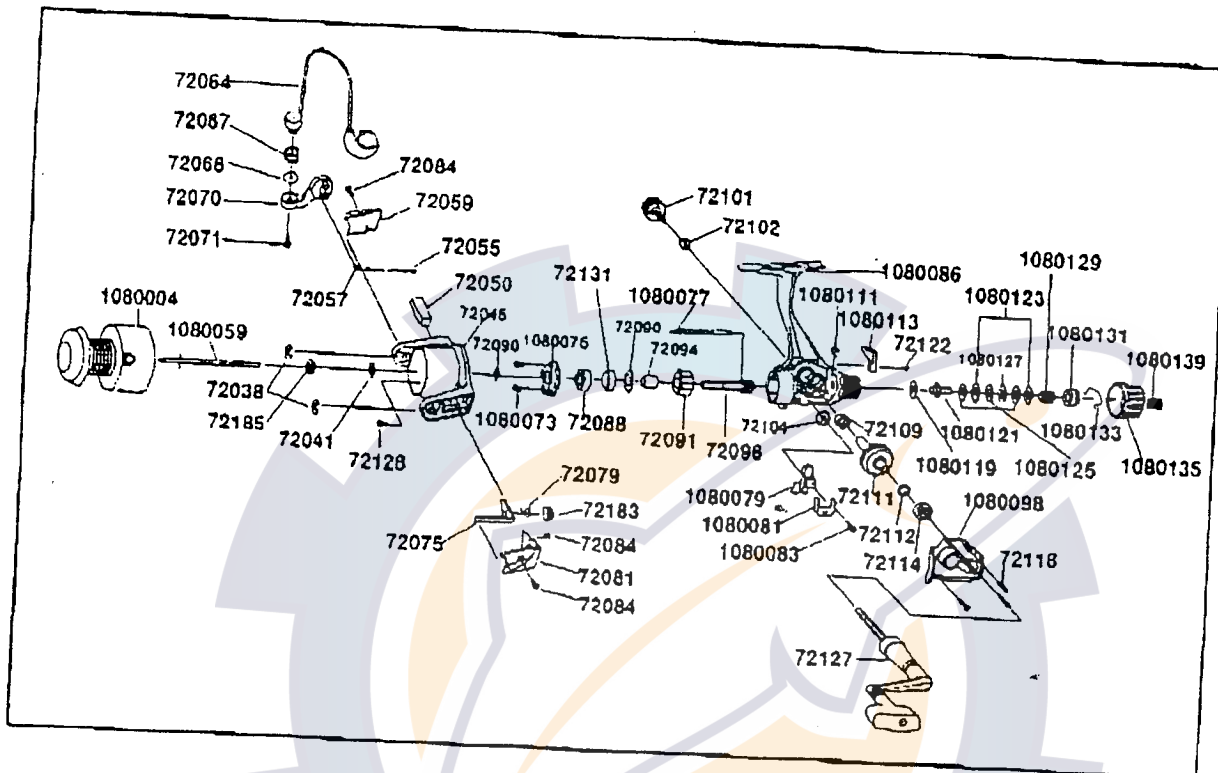

DIAGRAM AG 4R

PART LIST

PART NO	PART NAME	PART NO	PART NAME	PART NO	PART NAME
1080004	SPool assy	72067	Line roller	1080111	Stoper lever spring
1080059	Main shaft	72064	Bail assy	72102	Handle sc. cap.wshr.
72038	E-Clip	72071	Bail screw	72101	Handle sc. cap
72185	Roter-nut	1080073	Bearing plate screw	1080113	Stoper lever
72041	Roter D washer	1080075	Bearing plate	72122	Stoper lever sc.
72128	Roter nut lock screw	72088	Ball bearing	1080119	Drag "E"washer
72045	Roter	72096	Pinion gear	1080121	Metal
72075	Kick lever	1080077	Tail shaft	1080123	Drag "A"washer
72079	Kick lever spring	72104	O/S gear	1080125	Drag "B"washer
72183	Kick lever plate	1080079	O/S slider	1080127	Drag "D"washer
72084	Kick lever screw	1080081	O/S slider retainer	1080129	Drag spring
72084	Kick lever cover screw	1080083	O/S slider screw	1080131	Drag nut
72081	Kick lever cover	1080086	Body	1080133	Back claw spring
72050	Roter balance	72109	Body bushing	1080135	Rear drag cap
72057	Bail spring shaft	72111	Drive gear	1080139	Rear drag cap sc.
72055	Bail spring	72112	Adj washer	72091	One way clutch
72059	Bail spring cover	72114	Body cvr. ball bearing	72094	One way clutch bush
72084	Bail sp. cvr. sc.	1080098	Body cover	72090	Bearing washer
72070	Arm lever	72118	Body cvr. sc.	72131	B/Bearing bush
72068	Ball washer	72127	Handle assy		